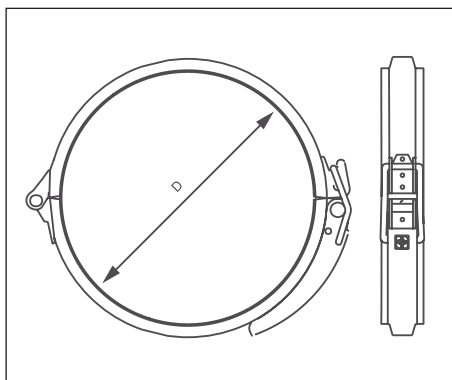

## Heavy Lever Lock Rings

Code LLH

Dimensional specifications are given in the table below

### Dimensional Specifications

PRODUCT CODE	D mm
LLH100	100
LLH125	125
LLH150	150
LLH180	180
LLH200	200
LLH225	225
LLH250	250
LLH275	275
LLH300	300
LLH350	350
LLH400	400
LLH450	450

#### Material

Galvanised steel, hinged, with rubber seal and quick release lever lock

#### Sizes

100mm to 450mm diameter